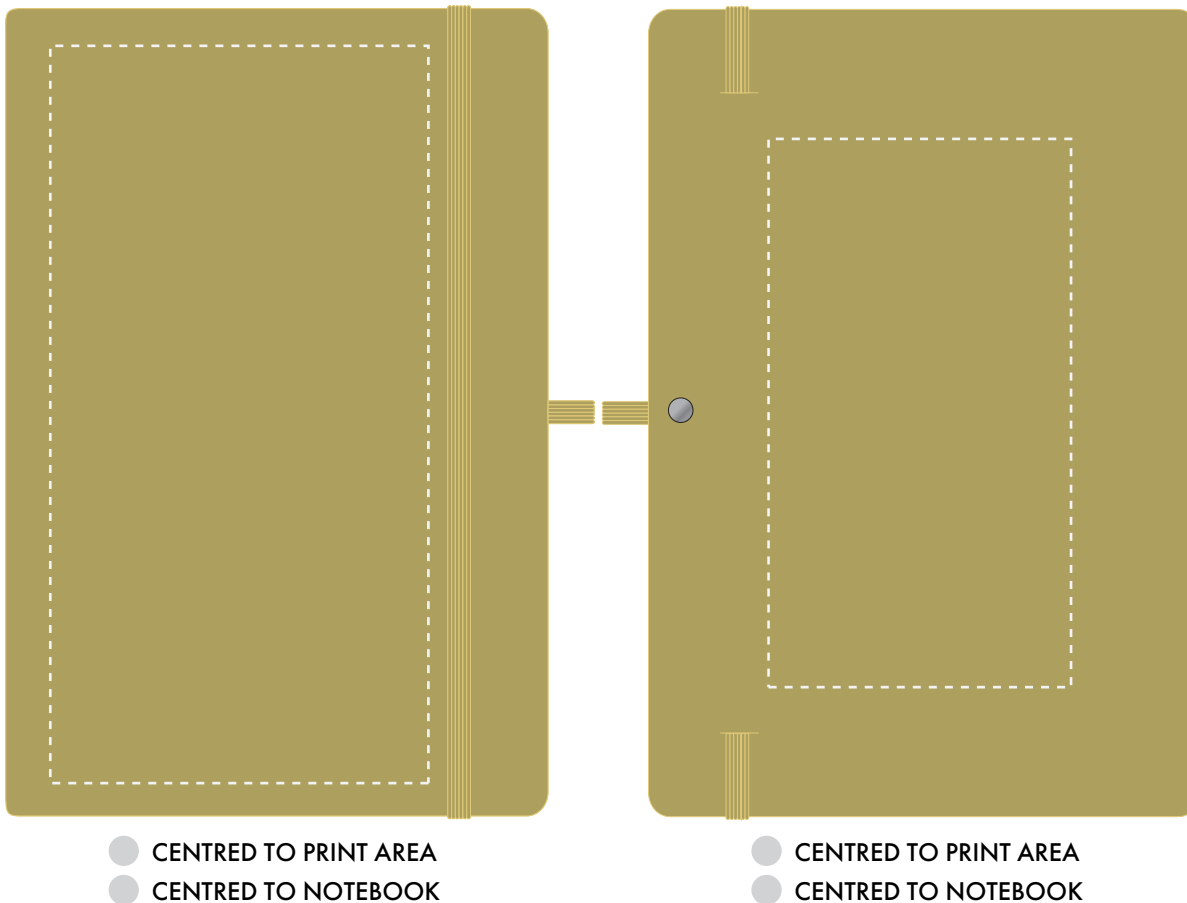

Your Ref:	Quantity:	Product Code: QS0345
Our Ref:	Version: 1	Product Colour: GOLD

PRINTING CONCERNS:

We stock this item in the following colours

**PANTONE REFERENCE(S)**
 Full Colour Printing
Product Image for visualisation
- colours may vary

ARTWORK SCALE 50%

ARTWORK SCALE 50%

The dashed line is to demonstrate print area and will not appear on your printed item

PLEASE NOTE:

- All colours including print and product are for visual purposes only and should not be regarded as the actual colour of the product and print.
- Some products may vary from batch to batch and may differ from previous orders.
- The colour and texture of a product can also have an effect on the final print colour.
- By approving this order we accept that you understand these terms.

To proceed, please approve visual via the online system.

ARTWORK SCALE 100%

Max print area: 195mm x 100mm

ARTWORK SCALE 100%

Max print area: 145mm x 80mm